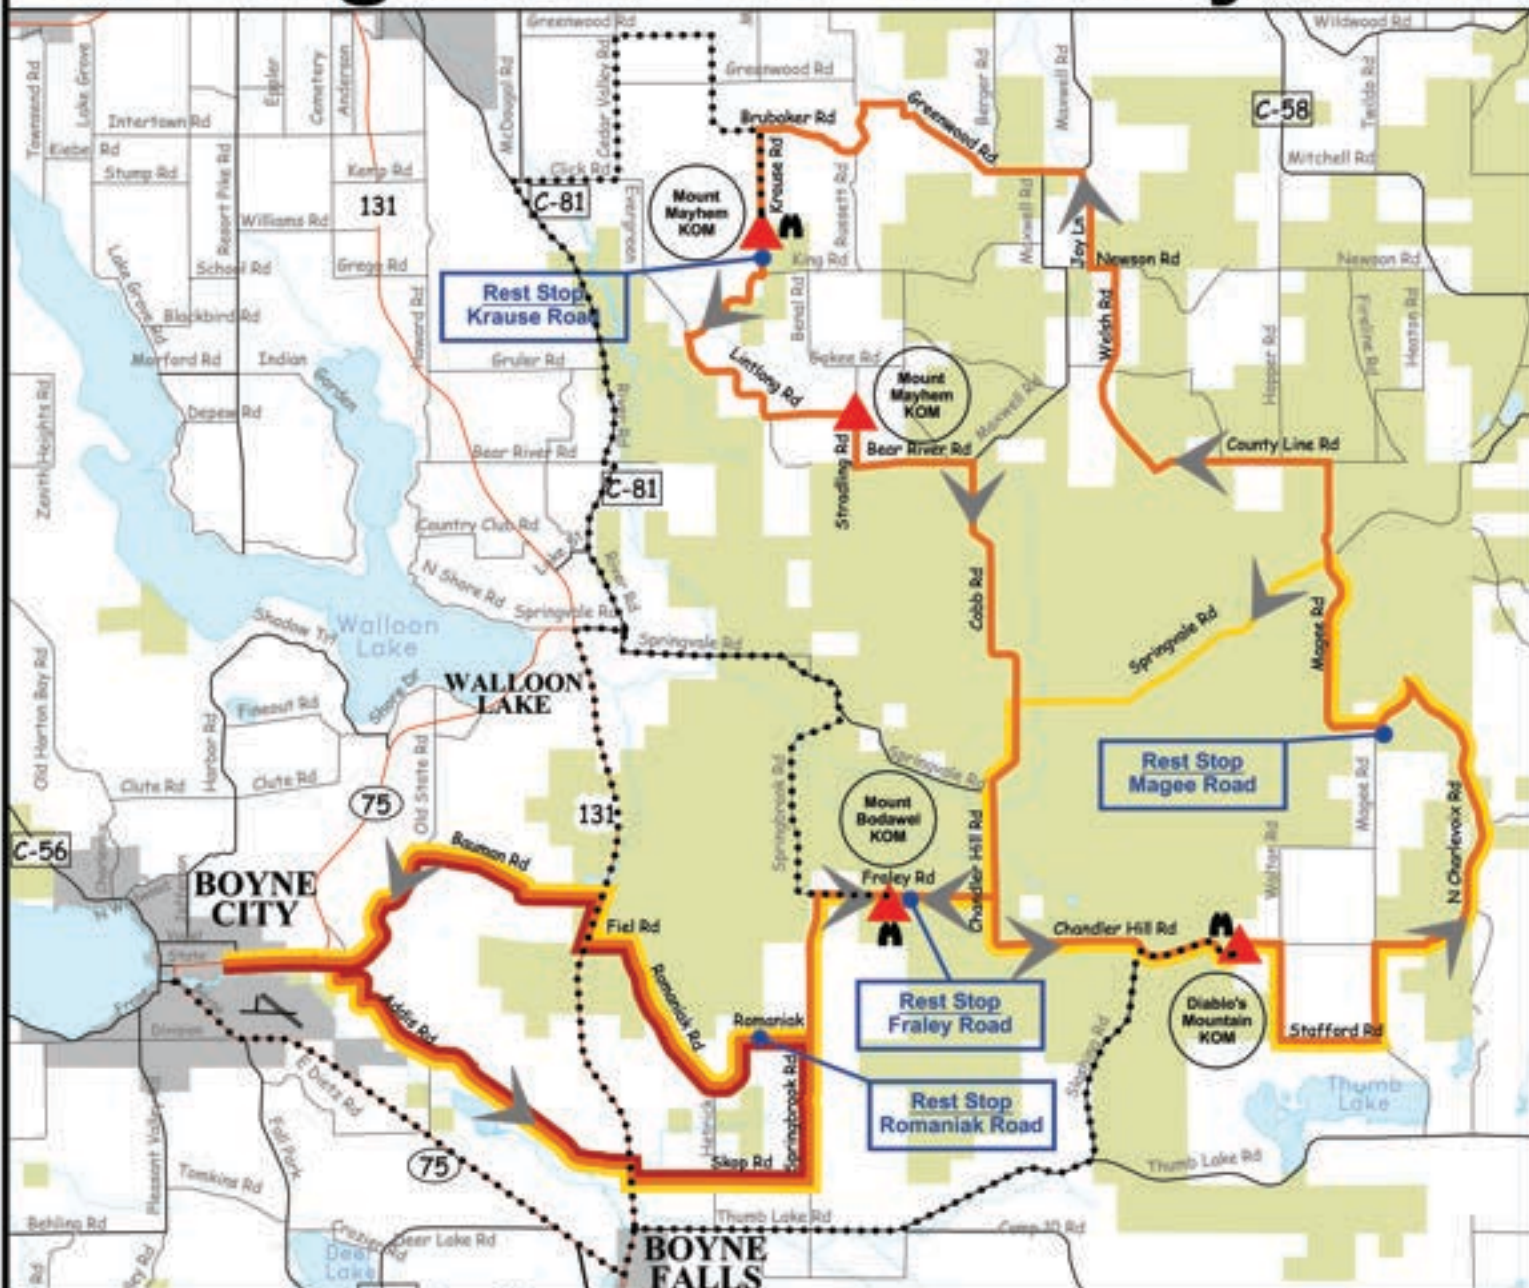

# Michigan Mountain Mayhem

## Route Profiles

20 Mi Route **Red** 45 Mi Route **Yellow** 60 Mi Route **Orange**

**Legend**

- KOM
- Spectator Viewing
- Spectator Viewing Route

In the event of an emergency: call 911. For minor problems, repairs, or SAG WAGON assistance, call: Ride Central @ (231) 675-0789 and state your name, bike and jersey colors, and approximate location.