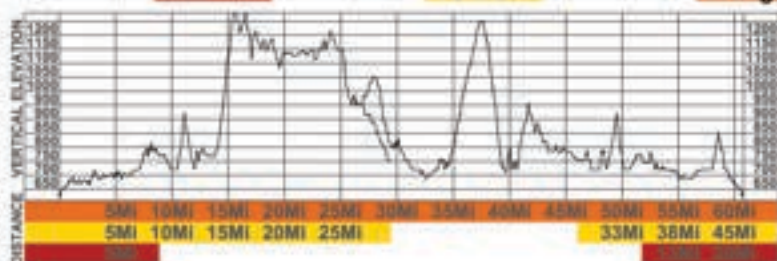

# Michigan Mountain Mayhem

## Route Profiles

20 Mi Route **Red** 45 Mi Route **Yellow** 60 Mi Route **Orange**

**Legend**

- KOM
- Spectator Viewing
- Spectator Viewing Route

In the event of an emergency: call 911. For minor problems, repairs, or SAG WAGON assistance, call: Ride Central @ (231) 675-0789 and state your name, bike and jersey colors, and approximate location.